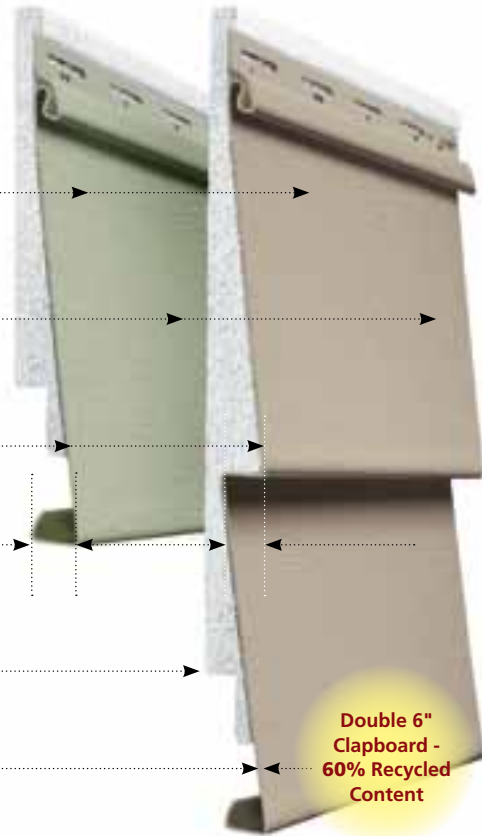

### Straight Even Face

with a flat surface for the look of wide board wood siding.

### Deep 3/4" Straight-Edge Panel Projection

for the clean look of newly-sawn wood.

### .044" Thickness

Works with traditional length CedarBoards panels.