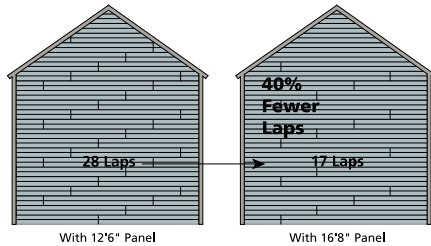

The Difference is Seamlessly Clear

Two Story Wall, 20' Wide